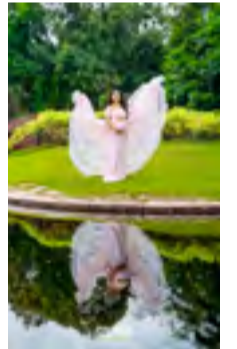

SOURMI

THINK • IMAGINE • CREATE

MONSOON OFFER

RS 3000/-

JUNE TO SEPTEMBER 2024

studiosourmi@gmail.com | www.sourmi.studio

Ground Floor, opposite Bhagini Nivedita Bank, Anand Nagar, Dhore
Nagar, Old Sangvi, Pune, Pimpri-Chinchwad, Maharashtra 411027

click here for studio location
<https://maps.app.goo.gl/CpTQEbzWHs1mxdz38>